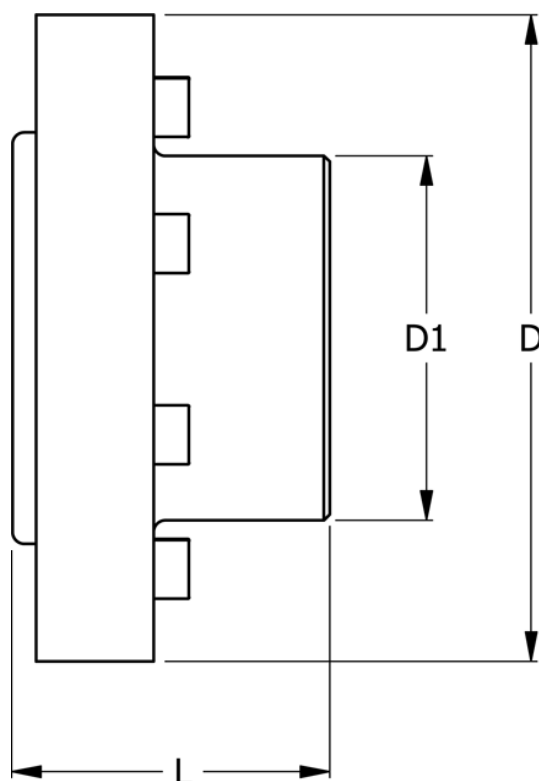

Article number: 330618005

Description: Coupling N-Eupex str. 180
Part 5 (incl. bolts) without bore

Measures

D	= 180
D1	= 125
L	= 80
Max bore	= 75
Torque (N m)	= 880